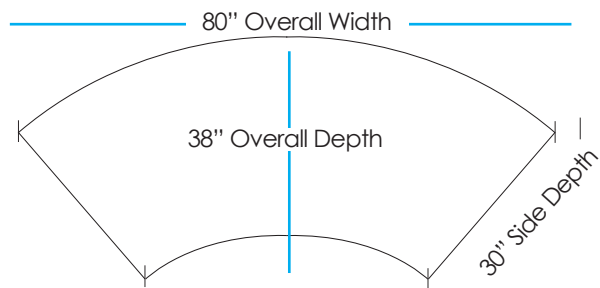

## NEWPORT CURVED BANQUETTE 394

W80 D38 H36  
SH19 SD19  
Front Seat Width 38"

Top View